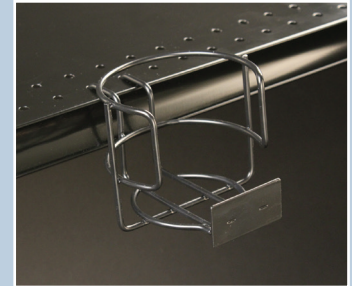

Beverage Shelf Retailer

Features and Benefits

- ◆ Highlight wine and other bottled beverage items on shelf
- ◆ Extends into aisle 4.375" to capture customer attention
- ◆ Fits most standard perforated shelving
- ◆ 4" diameter base fits most wine bottles
- ◆ Integrated 1" H x 2" W price tag plaque for easy pricing
- ◆ Black powder-coated metal

Draw attention to newly released product

Cross-merchandise or highlight seasonal promotions with the Beverage Shelf Retailer. Wire promotes product 4.375" from shelving and accommodates most bottle sizes for a secure hold.

Integrated prongs slide into perforated shelving, creating a completely re-useable solution that can be moved quickly and easily as plan-o-grams change.

Specifications

| Item No. | Ref. No. | Dimensions | Finish | Pack |
|------------|----------|--------------|--------|------|
| 7900806900 | - | 4" dia. Base | Black | 1 |